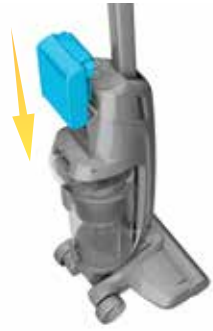

**ONE
PWR**
SYSTEM™

CORDLESS

QUICK START GUIDE

EVOLVE  **PET**
CORDLESS UPRIGHT VACUUM

GETTING STARTED

Fully Charged Indicator

1

Charge battery

2

Attach handle

3

Insert battery

HOW TO USE

1

Recline handle

2

Power on & select mode

Brush Off Mode:

Great for delicate floors and reducing scatter.

Carpet Mode:

Lifts embedded dirt with powerful suction.

Multi-Surface Mode:

Great for all floor types and optimized runtime.