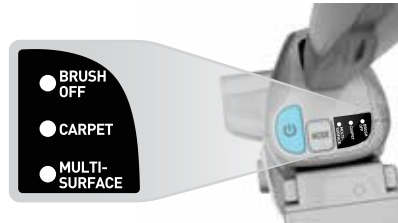

2

Attach handle

3

Insert battery

HOW TO USE

1

Recline handle

2

Power on & select mode

Brush Off Mode:

Great for delicate floors and reducing scatter.

Carpet Mode:

Lifts embedded dirt with powerful suction.

Multi-Surface Mode:

Great for all floor types and optimized runtime.